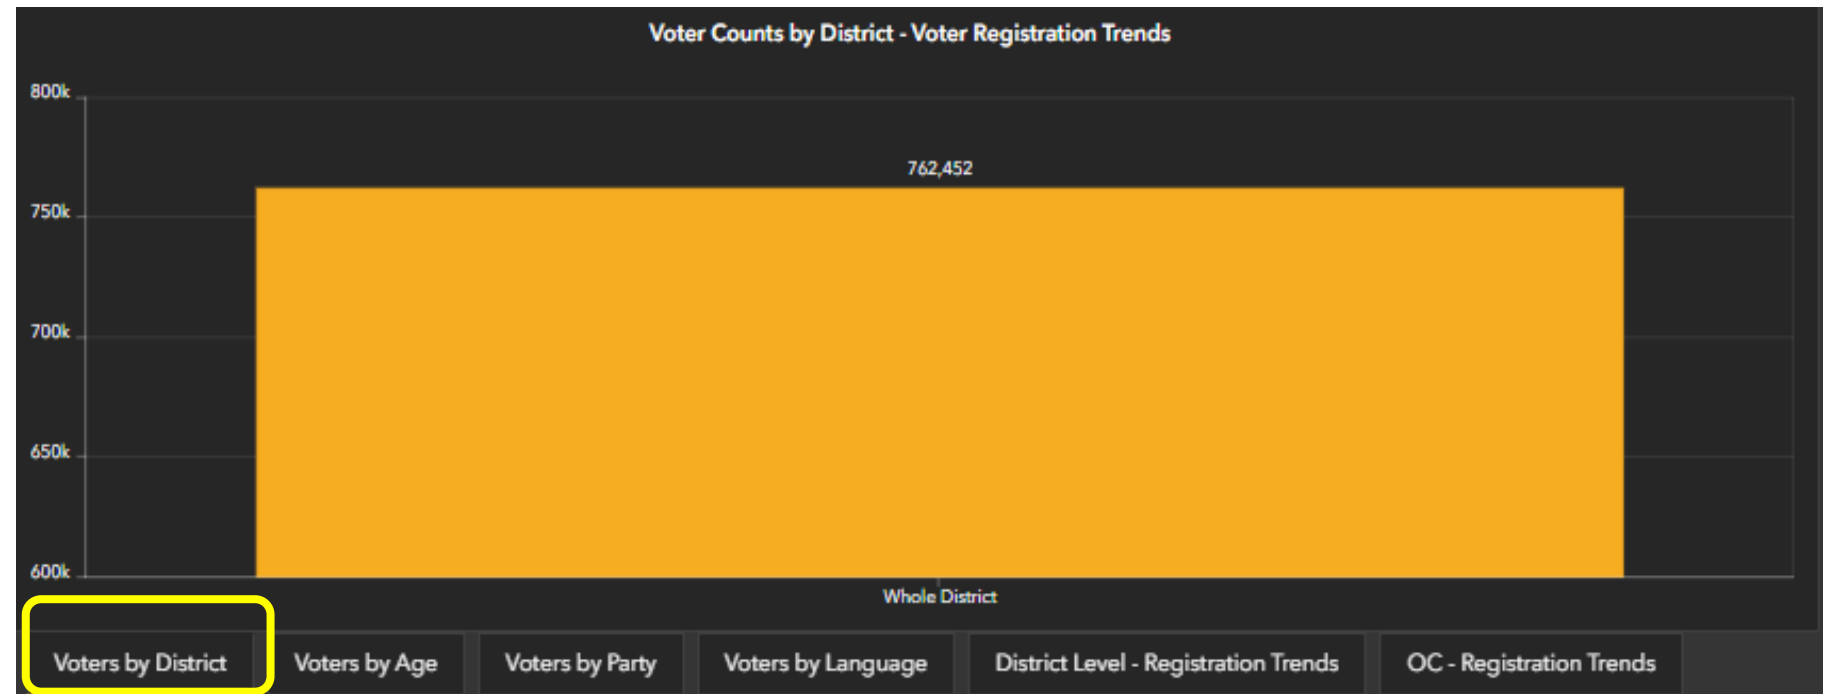

Daily Registration on Map Central

ocvote.gov/map-central

View Data

- District
- Age
- Party

District Registration on Map Central

ocvote.gov/map-central

View Data

- District

Age Group Registration on Map Central

ocvote.gov/map-central

View Data

- Age

Party Registration on Map Central

ocvote.gov/map-central

View Data

- Party