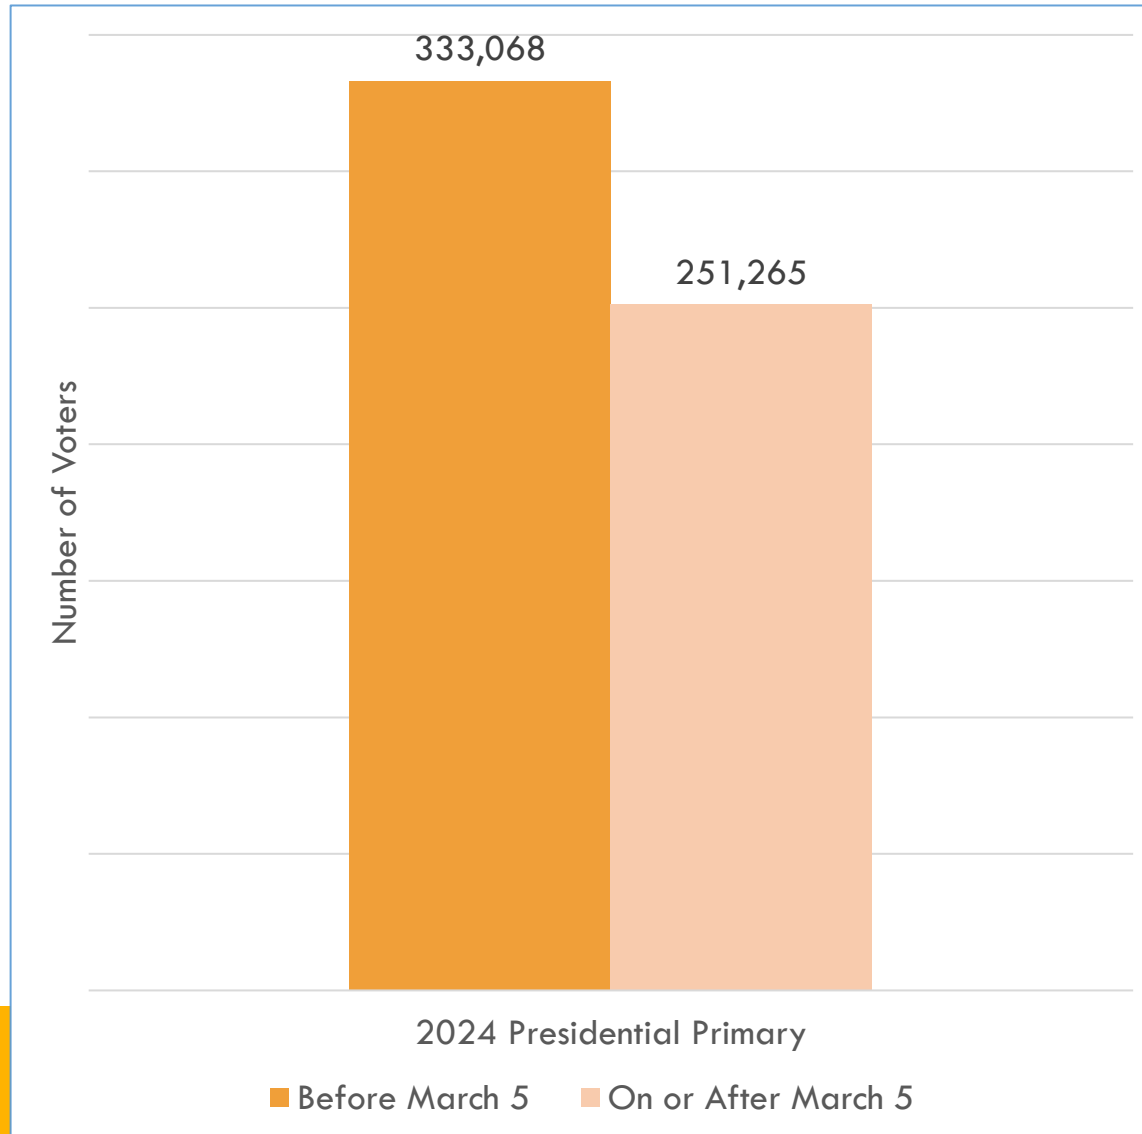

Vote-by-Mail Returned Before/After Election Day