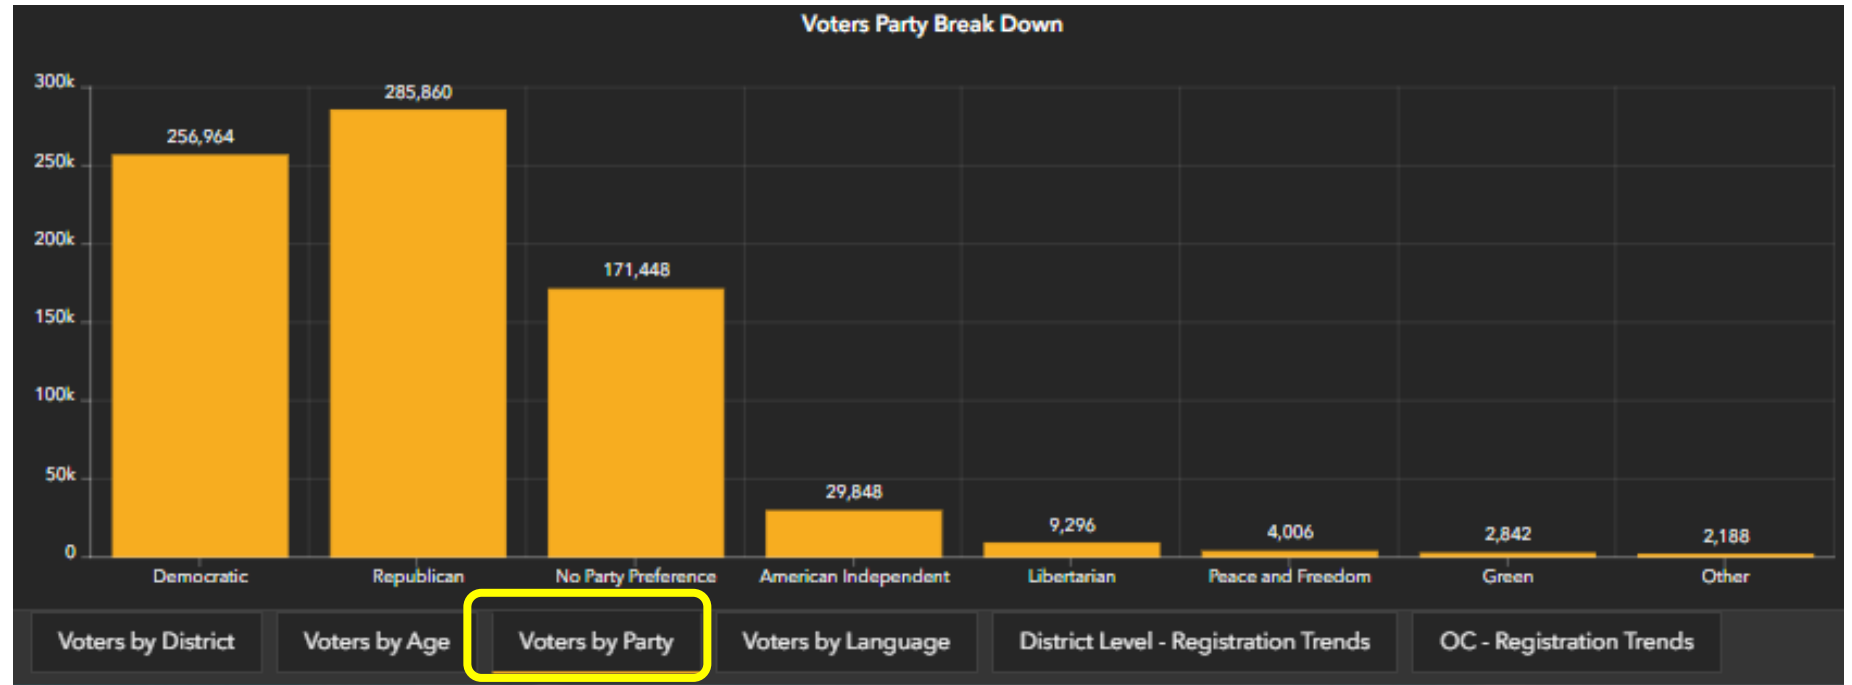

Age Group Registration on Map Central

ocvote.gov/map-central

View Data

- Age

Party Registration on Map Central

ocvote.gov/map-central

View Data

- Party