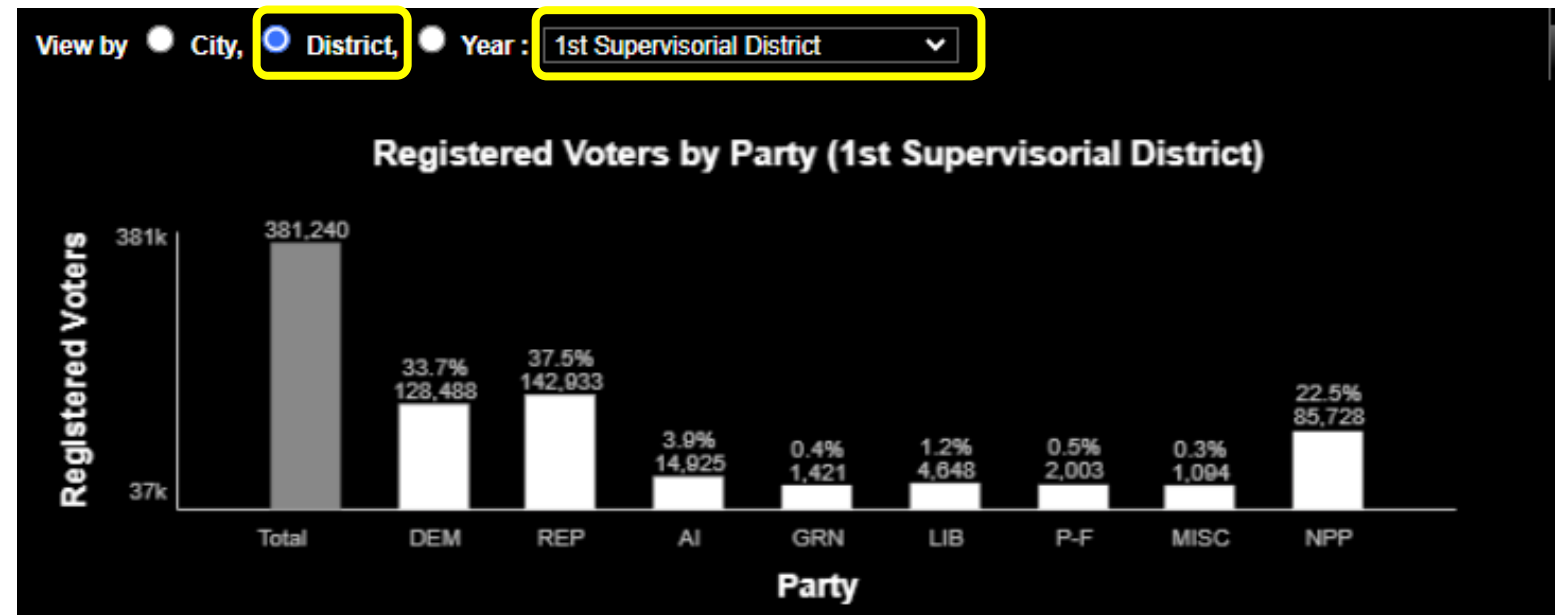

Data Central

Current Voter Registration

ocvote.gov/datacentral

View Data

- Voter Registration
- 1,837,056 Voters*

Orange County Registrar of Voters	
Election Data Central	
Registration Ballots Results Maps Petitions Visualizations	
Current Registration Counts	
Total active voters	1,837,056
Total inactive voters (what are inactive voters?)	300,118
Change from yesterday	↑ 142
Change (%)	0.01
Secretary of State report of registration (9/6/2024)	1,798,405
Statewide	21,240,236
Military and overseas	9,085
Party Counts	
DEM	679,682
REP	624,362

Current Registration Counts	
Total active voters	1,837,056

Party Registration on Data Central

ocvote.gov/datacentral

View Data

- Party Counts

Registration	Ballots	Results	Maps	Petitions	Visualizations
Current Registration Counts					
Total active voters		1,837,056			
Total inactive voters (what are inactive voters?)		300,118			
Change from yesterday		↑ 142			
Change (%)		0.01			
Secretary of State report of registration (9/6/2024)		1,798,405			
Statewide		21,240,236			
Military and overseas		9,085			
Party Counts ←					
DEM		679,682			
REP		624,362			
AI		70,873			
GRN		6,917			
LIB		21,600			
P-F		9,278			
MISC		5,236			
NPP		419,108			

Party Registration on Data Central

ocvote.gov/datacentral

View Data

- City
- District
- Year

Ballots Returned on Data Central

ocvote.gov/datacentral

View Data

- Ballots Issued
- Ballots Returned