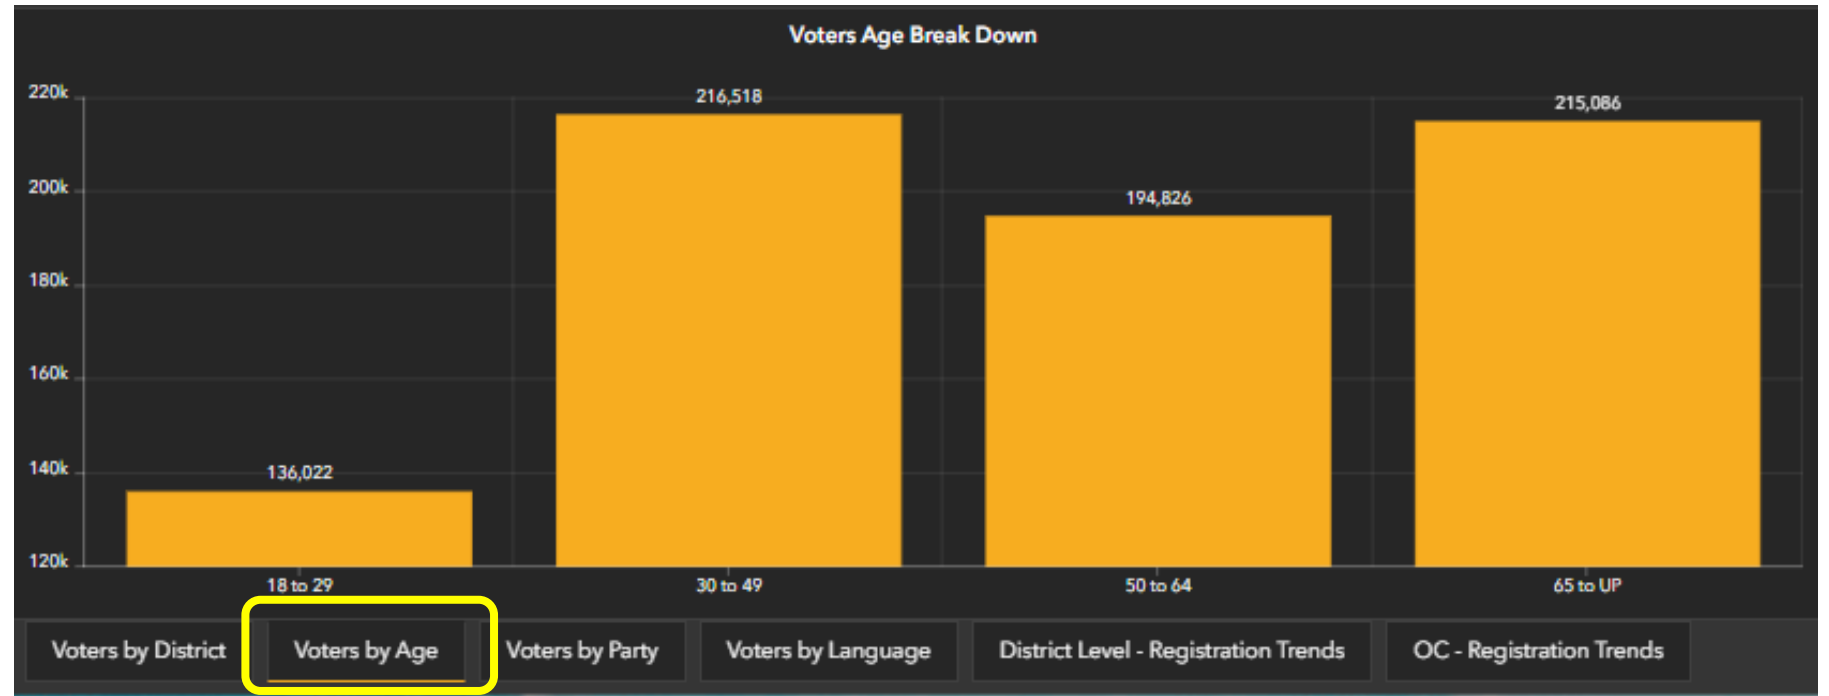

Daily Registration on Map Central

ocvote.gov/map-central

View Data

- District
- Age
- Party

District Registration on Map Central

ocvote.gov/map-central

View Data

- District

Age Group Registration on Map Central

ocvote.gov/map-central

View Data

- Age

Party Registration on Map Central

ocvote.gov/map-central

View Data

- Party