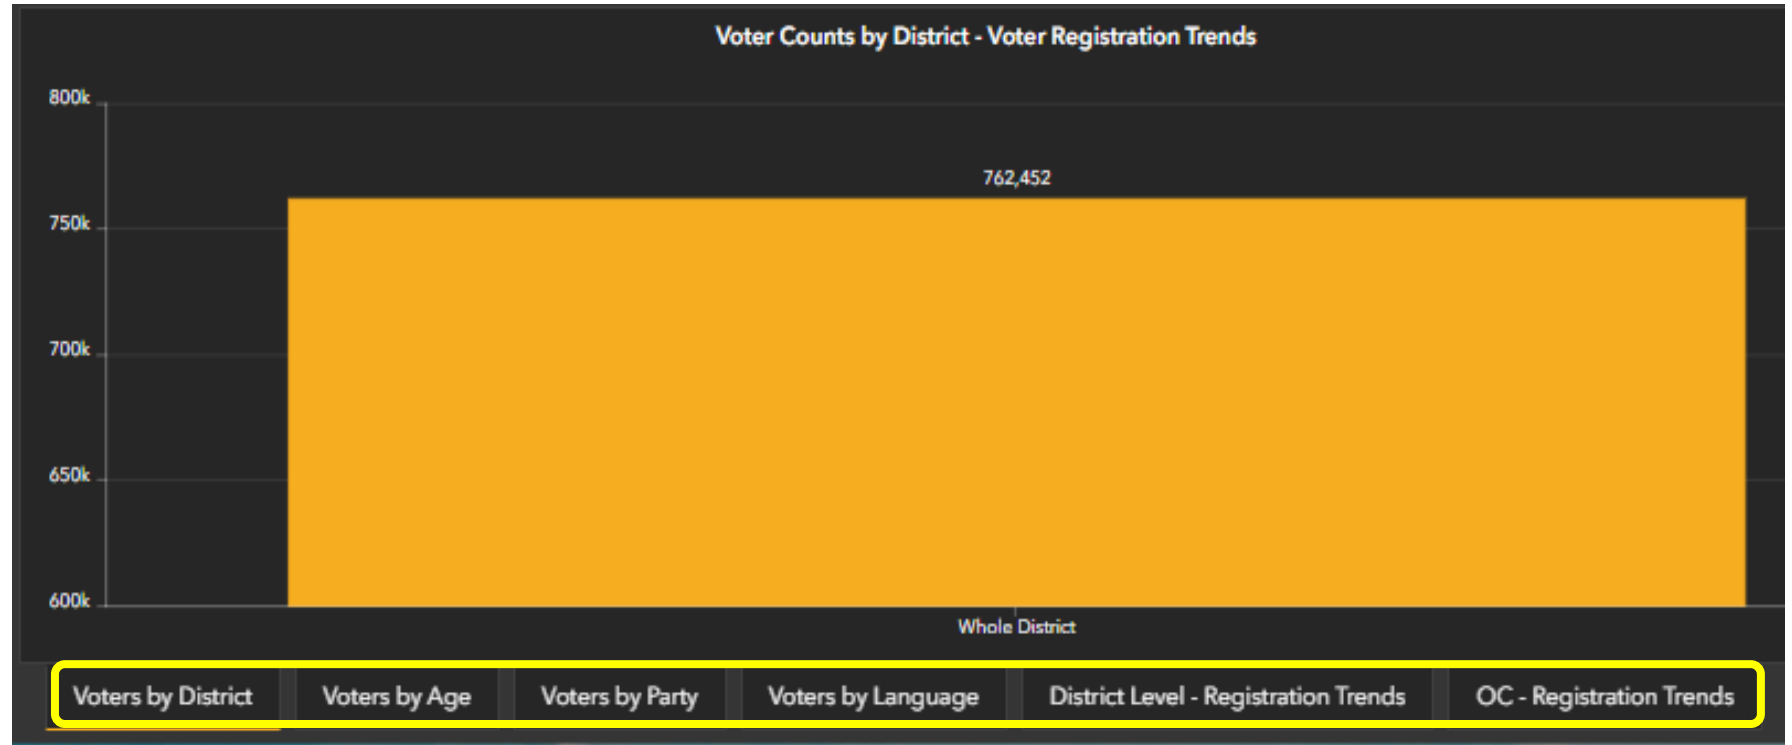

Daily Registration on Map Central

ocvote.gov/map-central

View Data

- District
- Age
- Party