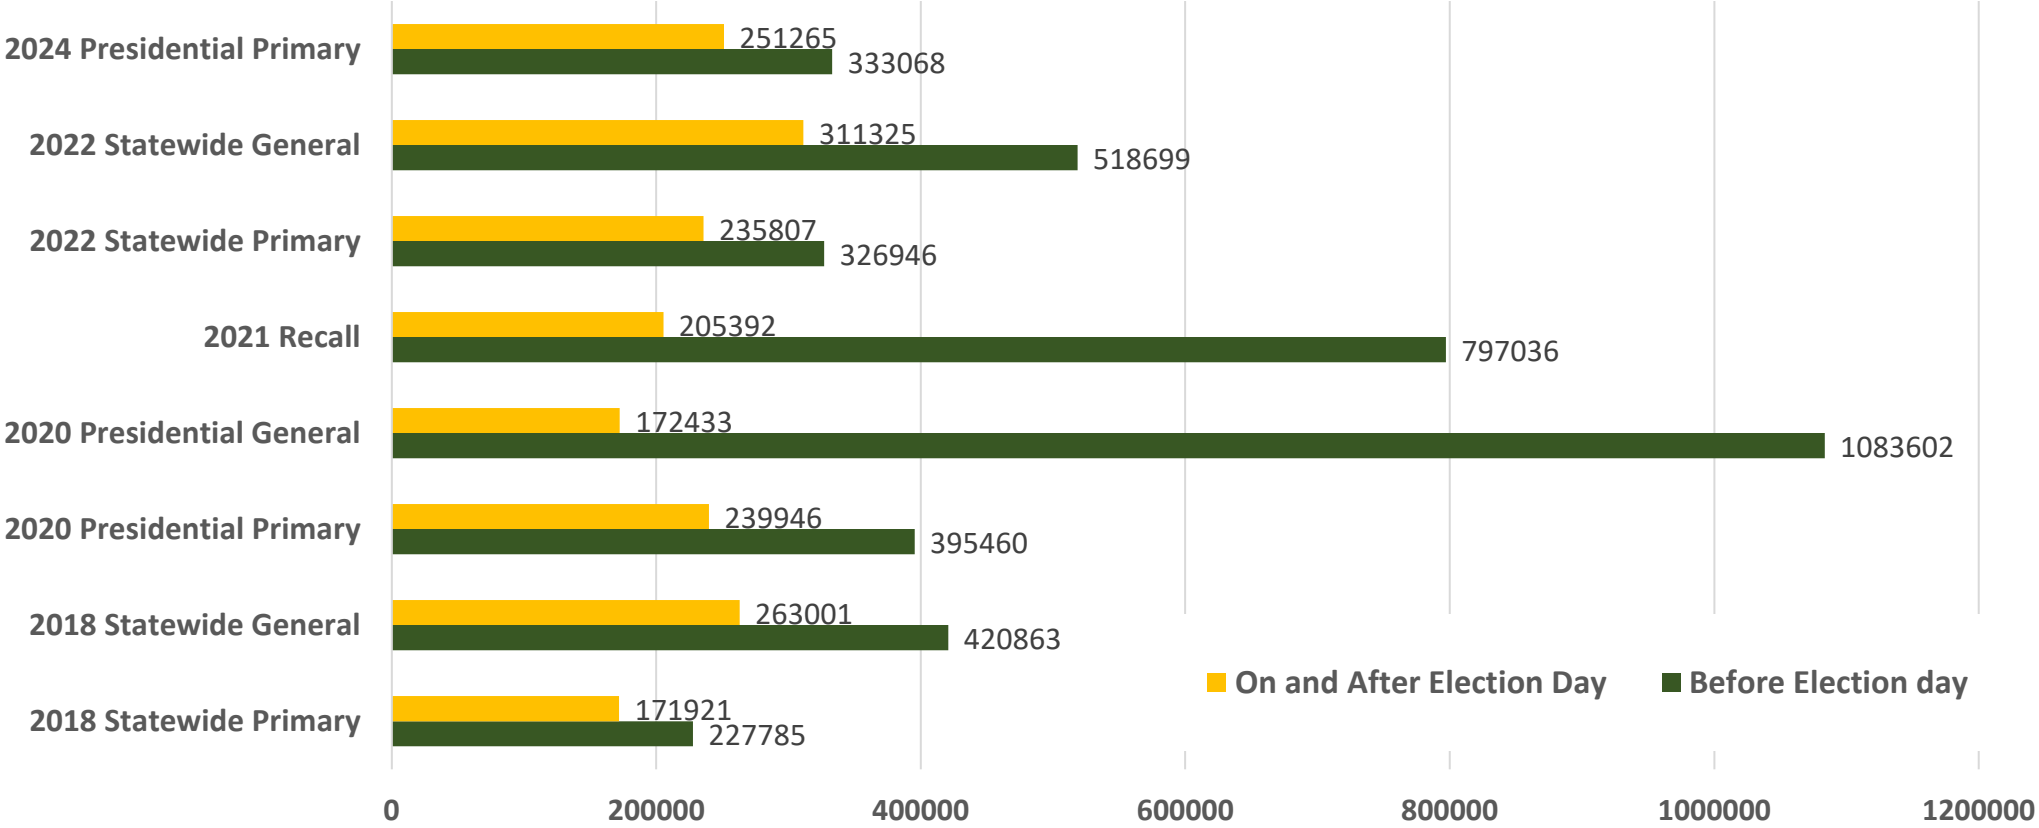

Vote-by-Mail Returned Before/On Election Day

Vote-by-Mail Returned Before/After Election Day