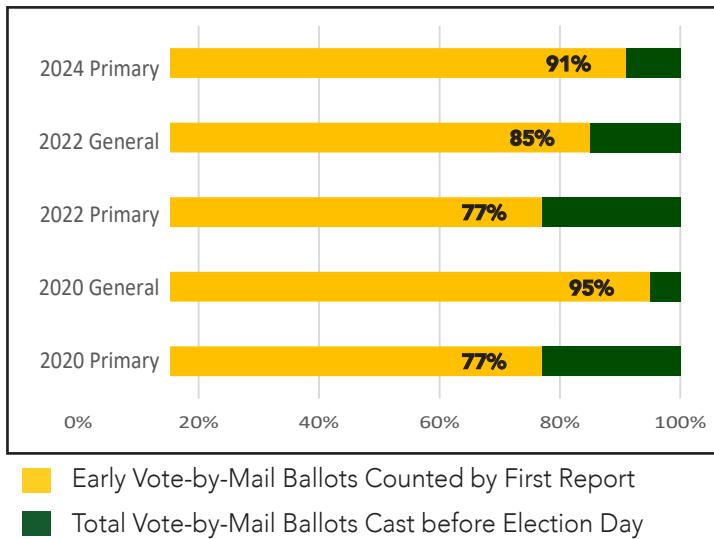

OC BALLOT EXPRESS

Ballot Mailed to Voter

Ballot Received by Registrar of Voters

Ballot Accepted for Counting

VOTE EARLY. IT'S EASY AND SECURE.

You don't have to wait until Election Day to vote in the 2024 Presidential General Election!

Did you know that when you vote early the votes on your Vote-by-Mail ballot are included in the first election night results report at 8:05 p.m?

Percentage of Vote-by-Mail Ballots Included in Election Night Results