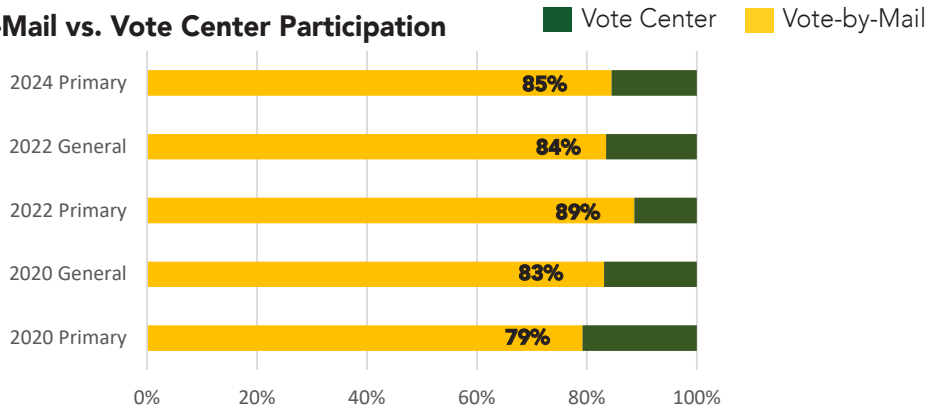

**ORANGE COUNTY
REGISTRAR OF VOTERS**

**VOTE EASY.
VOTE SECURE.**

FUN FACTS

Vote-by-Mail vs. Vote Center Participation

Vote-by-Mail Return Method

HOW TO VOTE

Voting Options

Vote-by-Mail

Ballot Drop-Off Locations

Vote Center Drop-Off Locations

Vote In-Person

IMPORTANT DATES

September

26

Voter Information Guides Delivered to U.S. Post Office

October

7

Mail Ballots Delivered to U.S. Post Office/ Early Voting Begins

October

21

Last Day to Register to Vote

October

26

Select Vote Centers Open