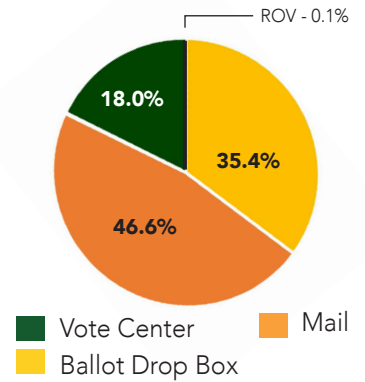

**ORANGE COUNTY
REGISTRAR OF VOTERS**

**VOTE EASY.
VOTE SECURE.**

FUN FACTS

Vote-by-Mail vs. Vote Center Participation

Vote-by-Mail Return Method

HOW TO VOTE

Voting Options

Vote-by-Mail

Ballot Drop-Off Locations

Vote Center Drop-Off Locations

Vote In-Person

IMPORTANT DATES

September

26

Voter Information Guides Delivered to U.S. Post Office

October