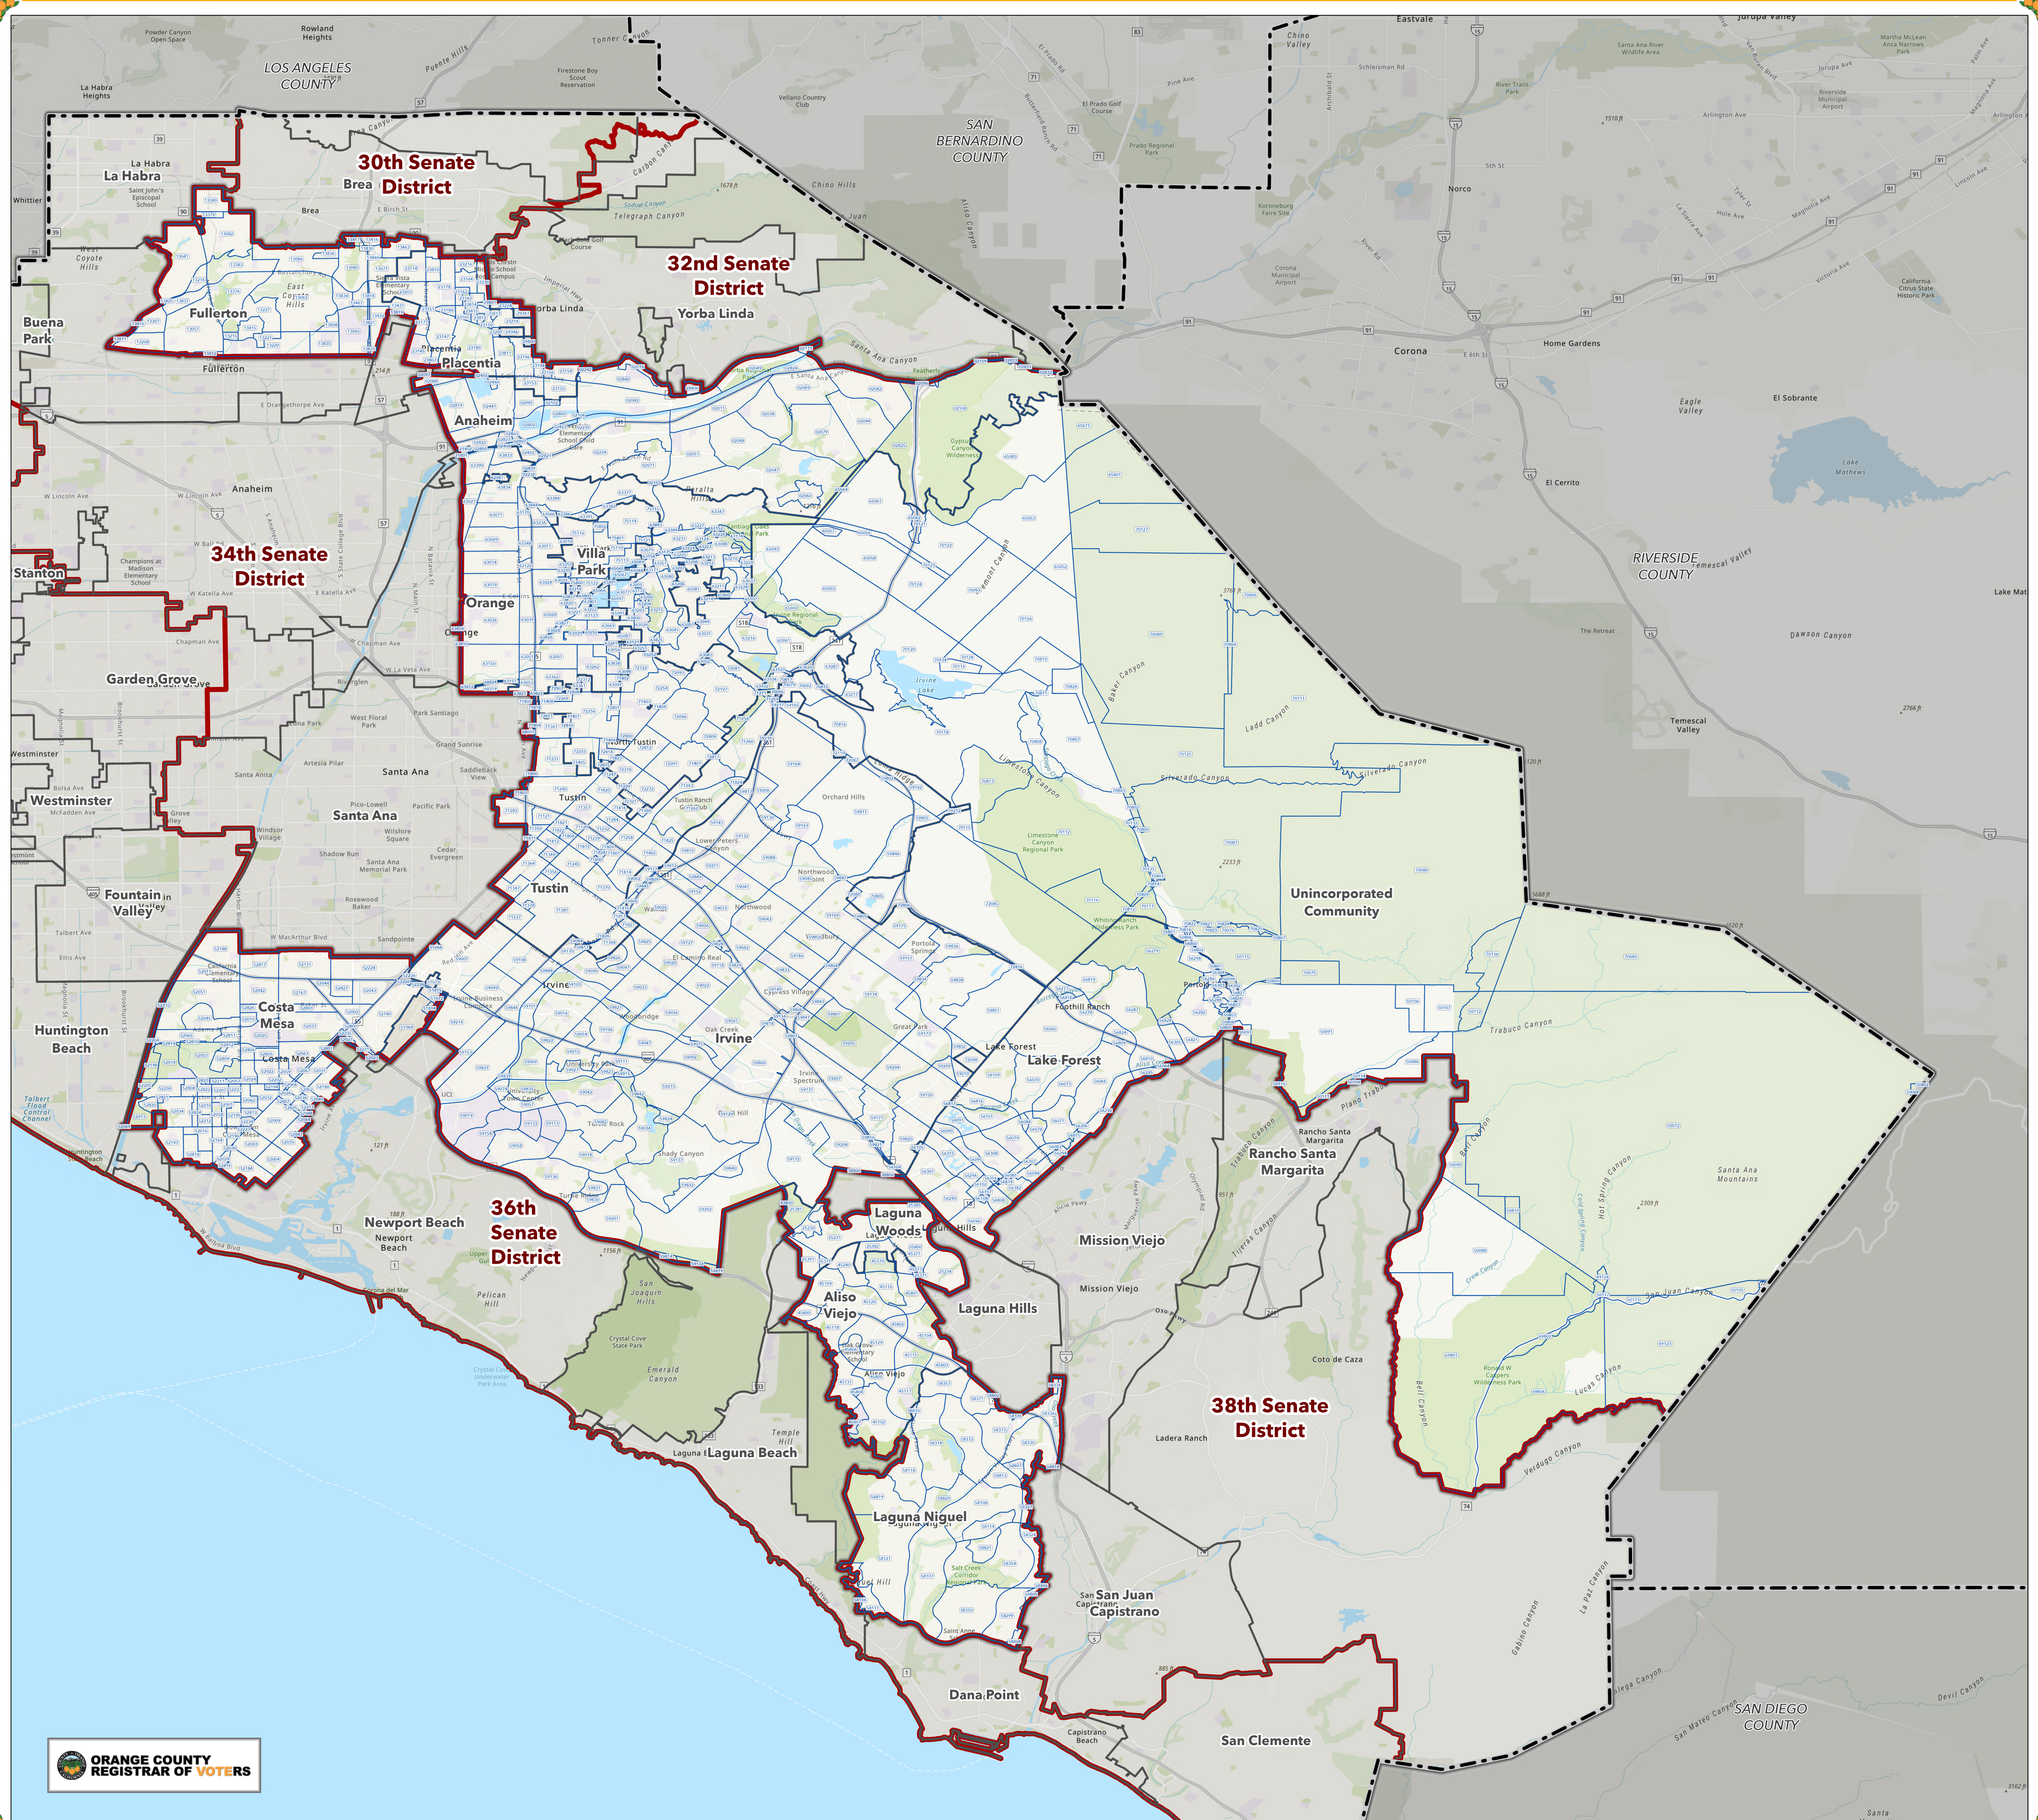

# Explanation

- 37th Senate District
- Senate Districts: 30th, 32nd, 34th, 36th, 38th
- Counties
- Cities and Unincorporated Areas
- Precincts (District Total: 880) (County Total: 2,294)

7/24/2024

# 37TH SENATE DISTRICT

2024 General Election

November 5, 2024

Disclaimer: "The information provided by the Orange County Registrar of Voters make no representation or warranties regarding the accuracy of the data from which this map was derived."