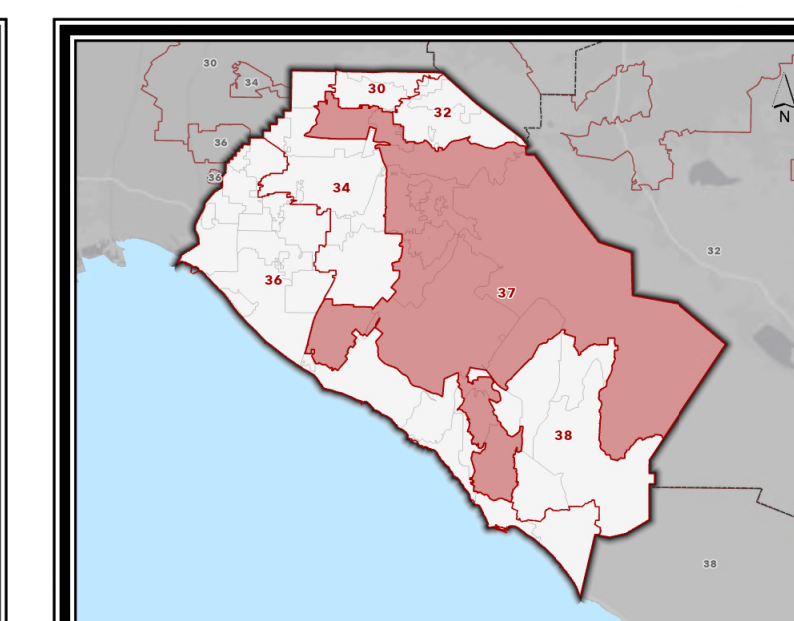

# Explanation

- 37th Senate District
- Senate Districts: 30th, 32nd, 34th, 36th, 38th
- Counties
- Cities and Unincorporated Areas
- Precincts (District Total: 880) (County Total: 2,294)

7/24/2024

# 37TH SENATE DISTRICT

2024 General Election

November 5, 2024

Disclaimer: "The information provided by the Orange County Registrar of Voters make no representation or warranties regarding the accuracy of the data from which this map was derived."